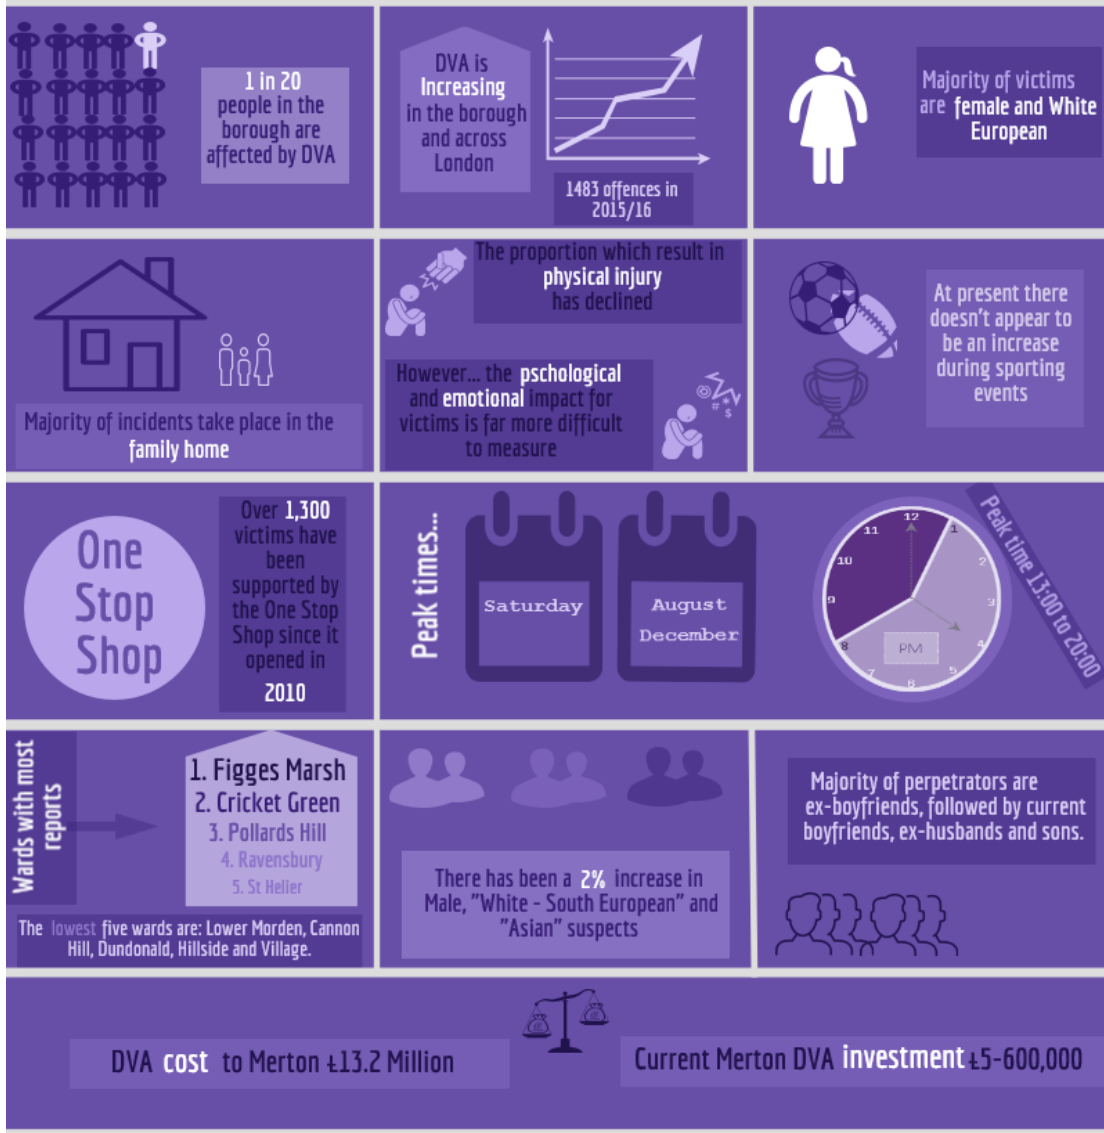

Domestic Violence and Abuse in Merton

Facts and Figures about DVA in Merton

To report DV call 999 or for support call Victim Support on 020 7801 1777

Data Sources: Metropolitan Police Service, Safer Merton - London Borough of Merton (April 2015 - March 2016)